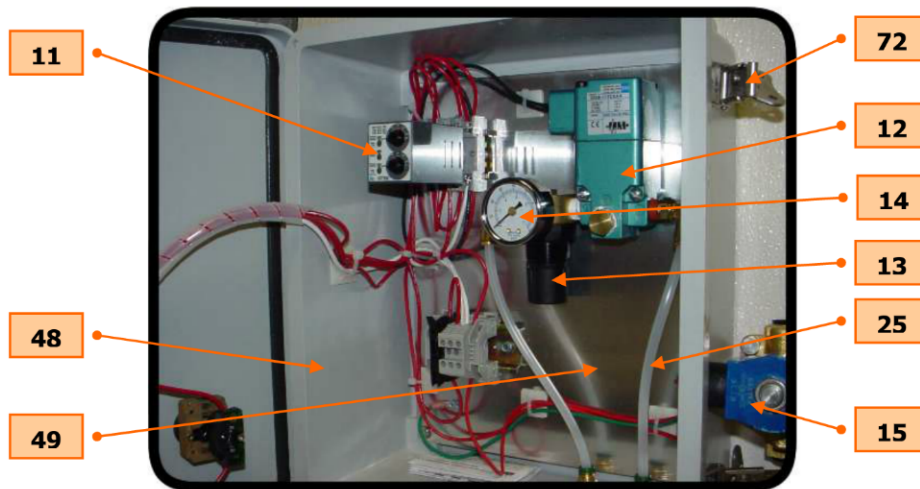

Spare Parts: AF081000 A | B | C | D

** continued on next page

Location	Part #	Description	Notes
11	AF053808	Timer AB GP 8 pin 120 VAC	
12	AF022615	Air Valve No. 225B-111CAAA	
13	AF021802	Air Regulator, No 20R113FC	
14	AF020900	Gauge, 0 – 160 PSI	
15	AF053410	Solenoid 1/2" 2w 120 VAC Conduit	
16	AF020305	Foam Block, Dual Pick Up	
17	AF041209	Base & Cover, Foamer	
18	AF010315	U-Bolt Assembly	
19	AF020729	Elbow, 1/4 Poly Street	
20	AF022625	Check Valve 1/4"	
21	AF022311	Metering Orifice, Set of 20	
22	AF022405	Tube 1/4" Chemical	
23	AF022003	Strainer 1/4" Chemical	
24	AF020707	Elbow 1/4" Male Push lock 90°	
25	AF022407	Tube 1/4" x 16" Poly	
26	AF02N0011	Nozzle 12" Foam	
27	AF010200	Bracket, Nozzle Wall	
28	AF091020	Jeri Jug, 2-1/2" Gal Chemical	
29	AF091020-LID	Lid, Jeri Jug 2.5 Gal	
30	AF041103	Bracket, Jeri Jug 2.5 gal	
48	AF041202	Enclosure	
49	AF041404	Panel	

Spare Parts: AF081000 A | B | C | D

Location	Part #	Description	Notes
56	AF053601	End Stop	
59	AF053600	Terminal	
60	AF051902	Fuse Terminal	
65	AF022517	Bulkhead Fittings 1/4"	
70	AF052700	Pushbutton – Black	
71	AF051401	Contact Black, NO	
72	AF052706	Latch	
73	AF053501	Switch 2 Position	
74	AF052201	LED Module	