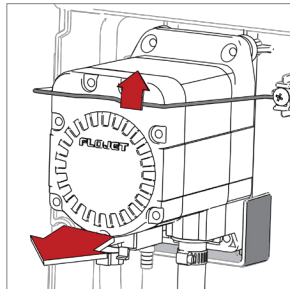

Portable Spray Unit

10 gallon

Item Number: SP-10N

Universal hinged back plate

Tool-free access to components
Fits any of "the Naturals" portable units

Quick-change pump

Lift bracket to release pump

Natural color tank

Improved visibility of product levels

Hinged lid

Available in 5 colors

Integrated hose wraps

Front-facing drain

In-line strainer

Protects pump from debris